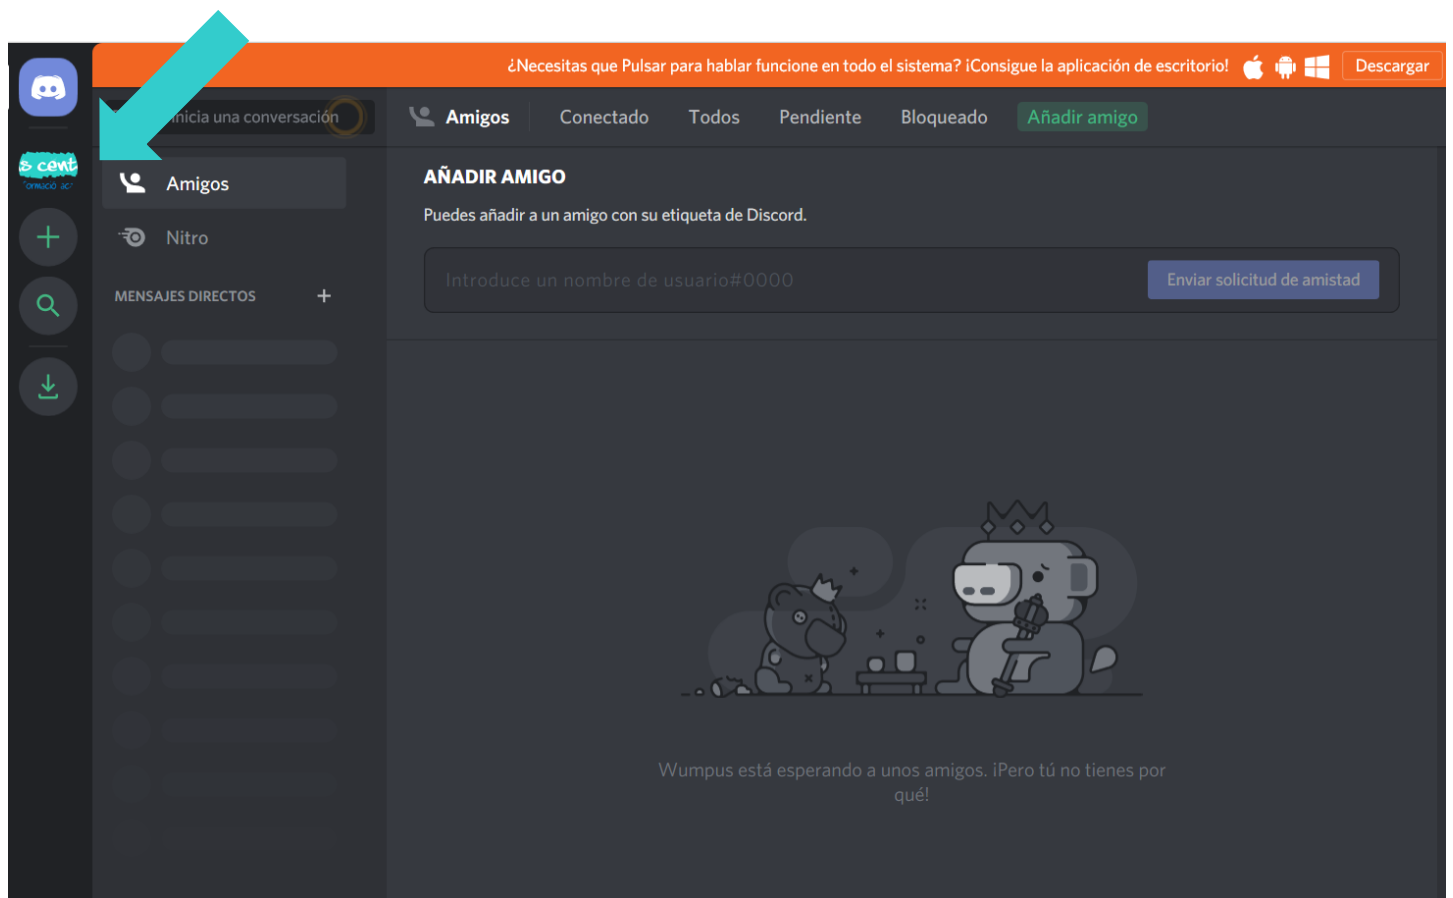

Introducid vuestro e-mail y password que habéis creado para acceder a la aplicación (¡NO OLVIDÉIS EL PASSWORD!!!)

Una vez dentro veréis esto. Deberéis clicar donde aparece nuestro logo.