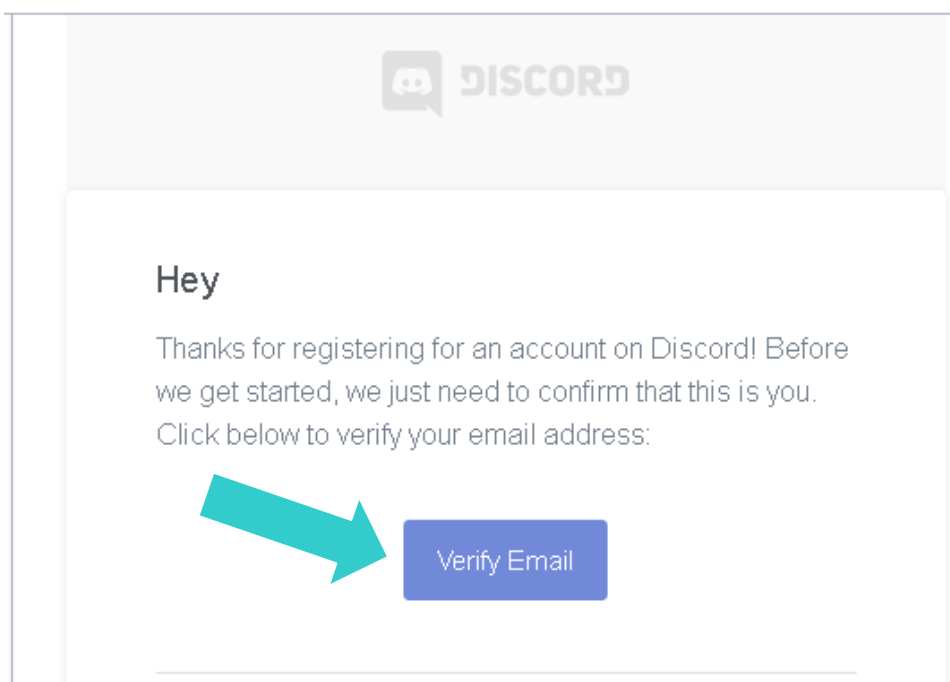

Confirma tu cuenta para conservar todos los servidores y conversaciones tras cerrar el navegador.

CORREO ELECTRÓNICO

POSEU EL VOSTRE MAIL

CONTRASEÑA

I EL PASSWORD

Confirmar cuenta

no abandonar servidor

The image shows a mobile-style registration confirmation screen. At the top, there's a header with a cartoon illustration of a bear and two people. Below that is a message in Spanish: 'Confirma tu cuenta para conservar todos los servidores y conversaciones tras cerrar el navegador.' There are two input fields: 'CORREO ELECTRÓNICO' (Email) and 'CONTRASEÑA' (Password). A teal arrow points to the email field, and a black box with the text 'POSEU EL VOSTRE MAIL' is next to it. Another teal arrow points to the password field, and a black box with the text 'I EL PASSWORD' is next to it. Below the fields is a blue button labeled 'Confirmar cuenta'. A teal arrow points to this button. At the bottom, there's a small link that says 'no abandonar servidor'.

Un cop creat el vostre compte, rebreu un e-mail al vostre correu electrònic per "confirmar" el registre. Cliqueu a VERIFY EMAIL per verificar:

Verify Email Address for Discord