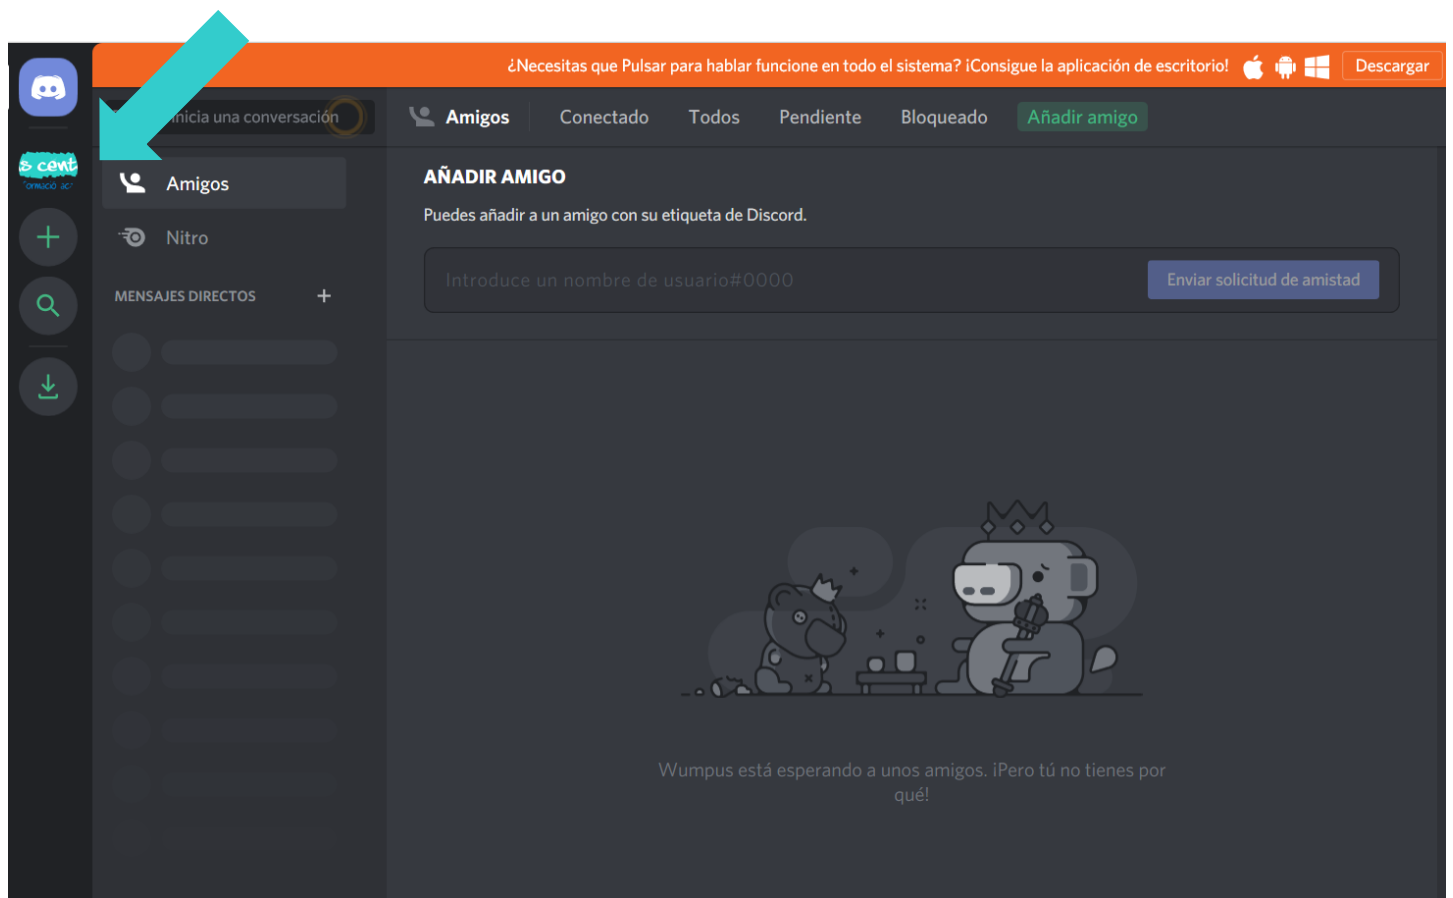

Introduïu el vostre e-mail i password que heu creat per accedir a l'aplicació (NO OBLIDEU EL PASSWORD!!!)

Una vegada dins veureu això. Heu de clicar on apareix el nostre logo.